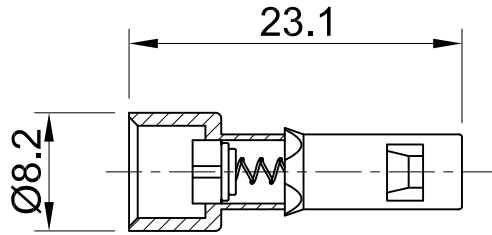

B

B

C

C

D

D

Tube fitting insert with shutoff for tubing size ID 1.6 mm

 InKonn (Suzhou) Electric Technology Co.,Ltd.	 All Dimensions in mm Original Size DIN A4	Date 2022-5-5	Drawing No. TC2217611	Rev. A00	Scale 2:1
	Part No. 10 38 000 7230	Created by Shuxu Huang	Checked by Yiyi Luo	Page 1/1	Type Name CPS-1,6-F/P